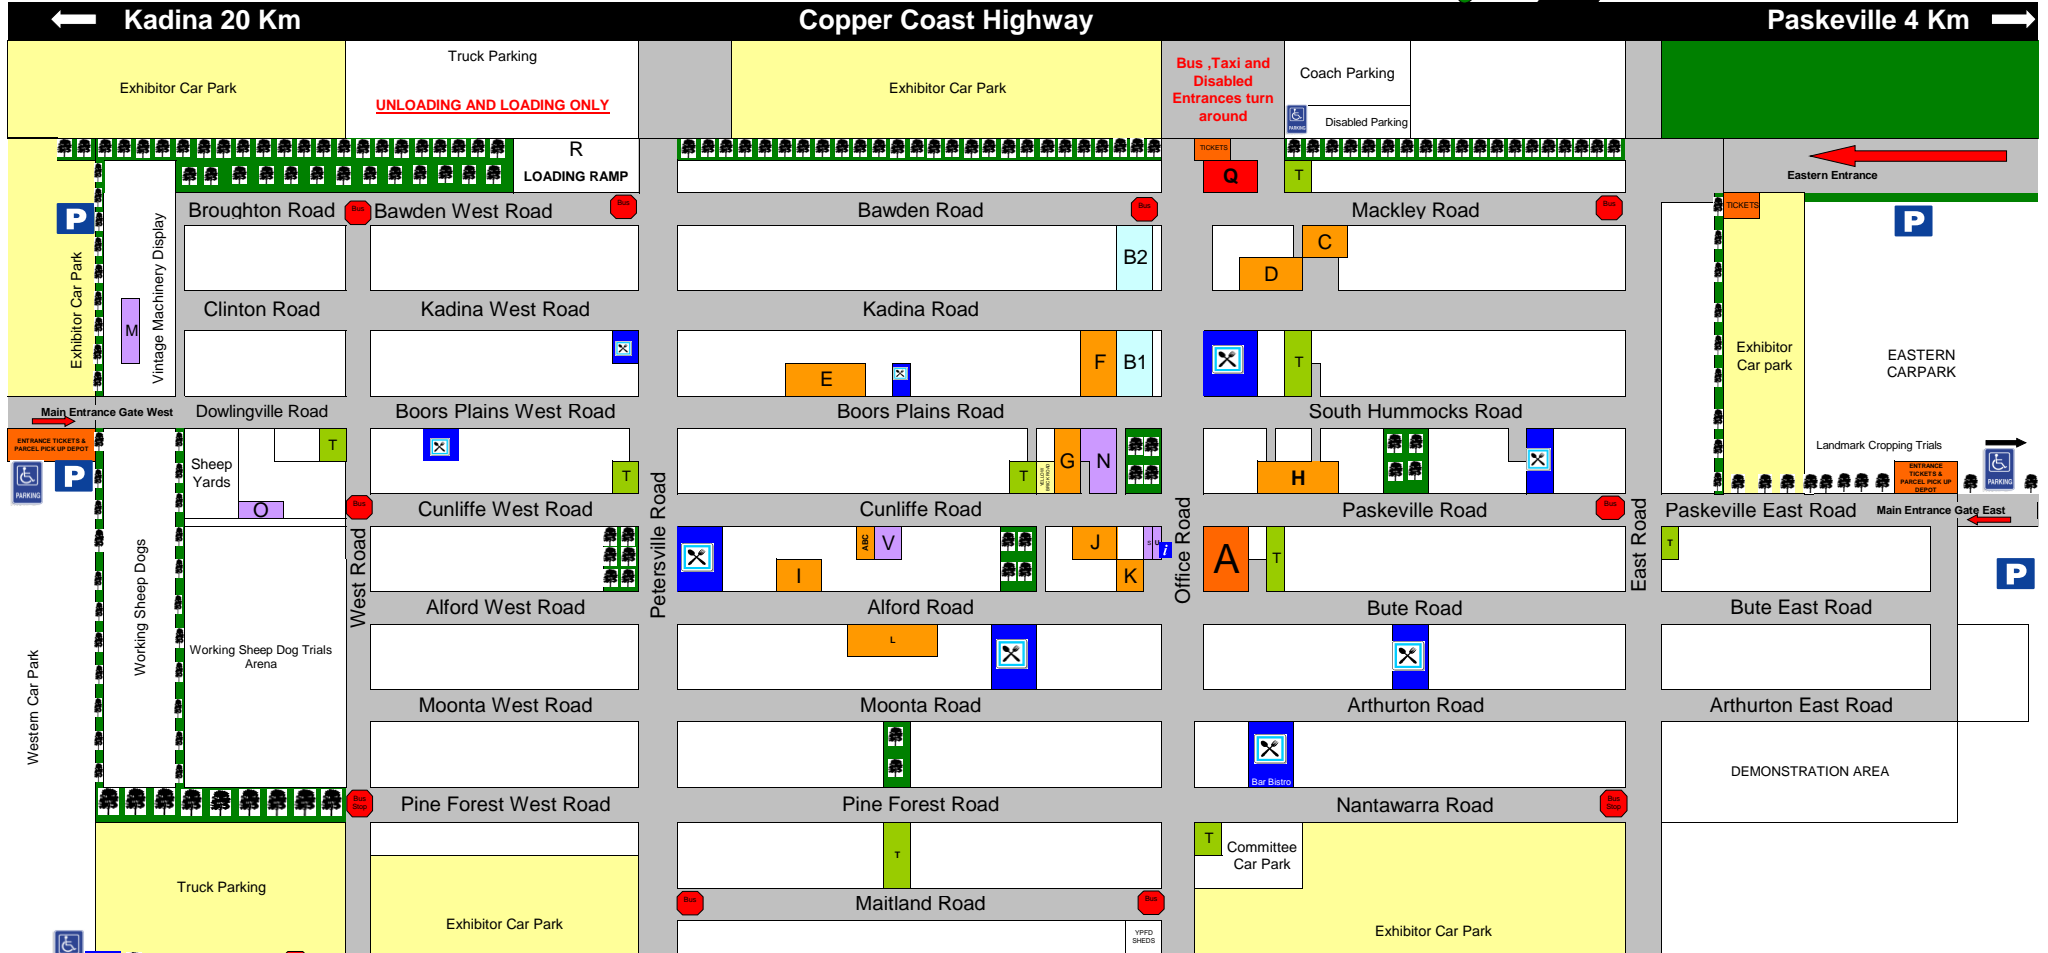

Yorke Peninsula Field Days

Clare / Ninnes Road

Site Plan

Disabled Parking	YPRD Information Centre	Toilets	Canteens	Tents	Pavilion	Emergency Services	Loading Ramp	Parenting Facilities	Public Address Office	Toilets	Vintage Machinery Centre

Legend:- A Administration Office
Pavilions:- B1 Hoecker 1 B2 Hoecker 2 C Larwood D Grant E Oster F Newbold G Bowley H Cyclone I The Precision Ag Shed J Bussenschutt K Ag Learning Centre L Murray Allen Wool and Sheep
Other:- M Vintage Machinery Centre N Guest Speaker Centre O Working Sheep Dog Centre P Car Parks Q Emergency Services R Loading Ramp S Parenting Facilities T Toilets U Public Address Office V Robert Bowden Museum