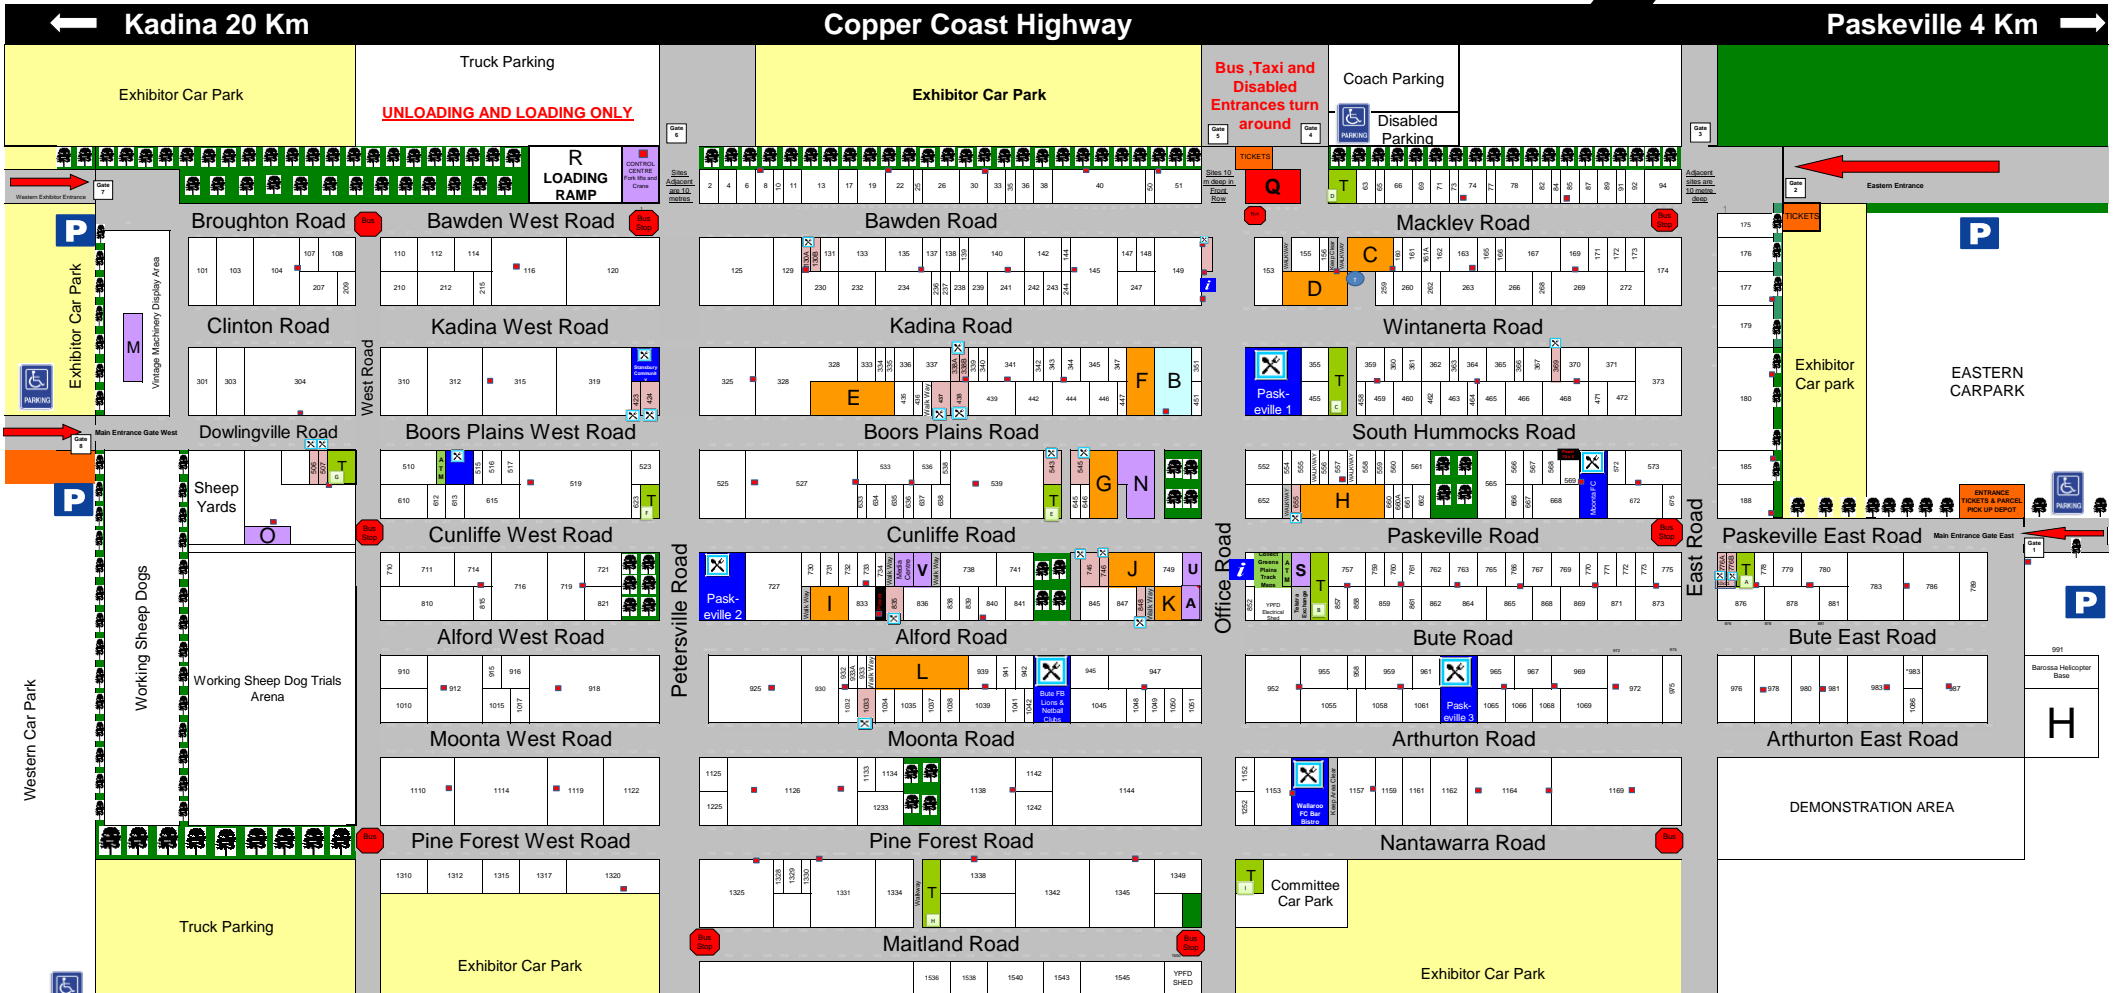

Yorke Peninsula Field Days

Clare / Minnes Road

2023
SITE MAP

Legend:- A Administration Office
Pavilions:- B Hoecker 1 C Larwood D Grant E Oster F Newbold G Bowley H Cyclone I Ag Technology Shed J Bussenschutt K Ag Learning Centre L Murray Allen Wool and Sheep
Other:- M Vintage Machinery Centre N Guest Speaker Centre O Working Sheep Dog Centre P Car Parks Q Emergency Services R Loading Ramp S Parenting Facilities T Toilets U Public Address Office V Robert Bawden Museum